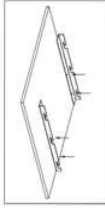

LED PANEL LIGHT

Installation Instruction

This installation instruction suitable for led panel including size as 600mm×600mm, 300mm×1200mm, 600×1200mm.

Surface Mounted 1

Step 1, Put panel in to a box

Step 2, Fix metal part onto ceiling