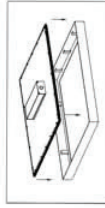

LED PANEL LIGHT

Installation Instruction

This installation instruction suitable for led panel including size as 600mm×600mm, 300mm×1200mm, 600×1200mm.

Surface Mounted 1

Step 1, Put panel in to a box

Step 2, Fix metal part onto ceiling

Step 3, Put panel onto to ceiling

Step 4, Moving to fixed panel box

Surface Mounted 2

Step 1, Fix metal part onto ceiling

Step 2, Put panel in to a box

Step 3, Fixed panel onto to fixture

Step 4, Fixed panel onto ceiling fixture