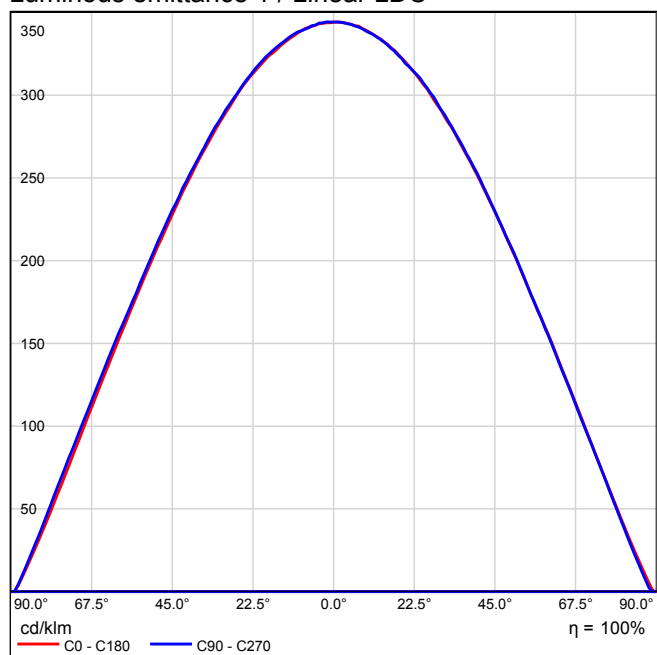

JAMES INDUSTRY GROUP CO., LTD ZY-P4-40W CDS 1x / Luminaire data sheet (1x)

See our luminaire catalog for an image of the luminaire.

Luminous emittance 1 / Polar LDC

Luminous emittance 1 / Linear LDC

It is not possible to generate a cone diagram, as the light distribution is asymmetrical.

Luminous emittance 1 / Luminance diagram