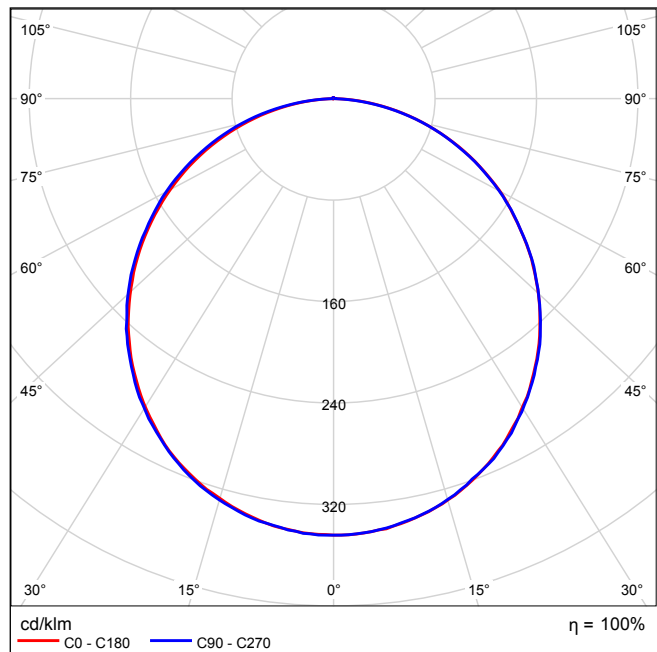

JAMES INDUSTRY GROUP CO., LTD ZY-P4-40W CDS 1x / Luminaire data sheet (1x)

See our luminaire catalog for an image of the luminaire.

Luminous emittance 1 / Polar LDC

Luminous emittance 1 / Linear LDC

It is not possible to generate a cone diagram, as the light distribution is asymmetrical.

Luminous emittance 1 / Luminance diagram